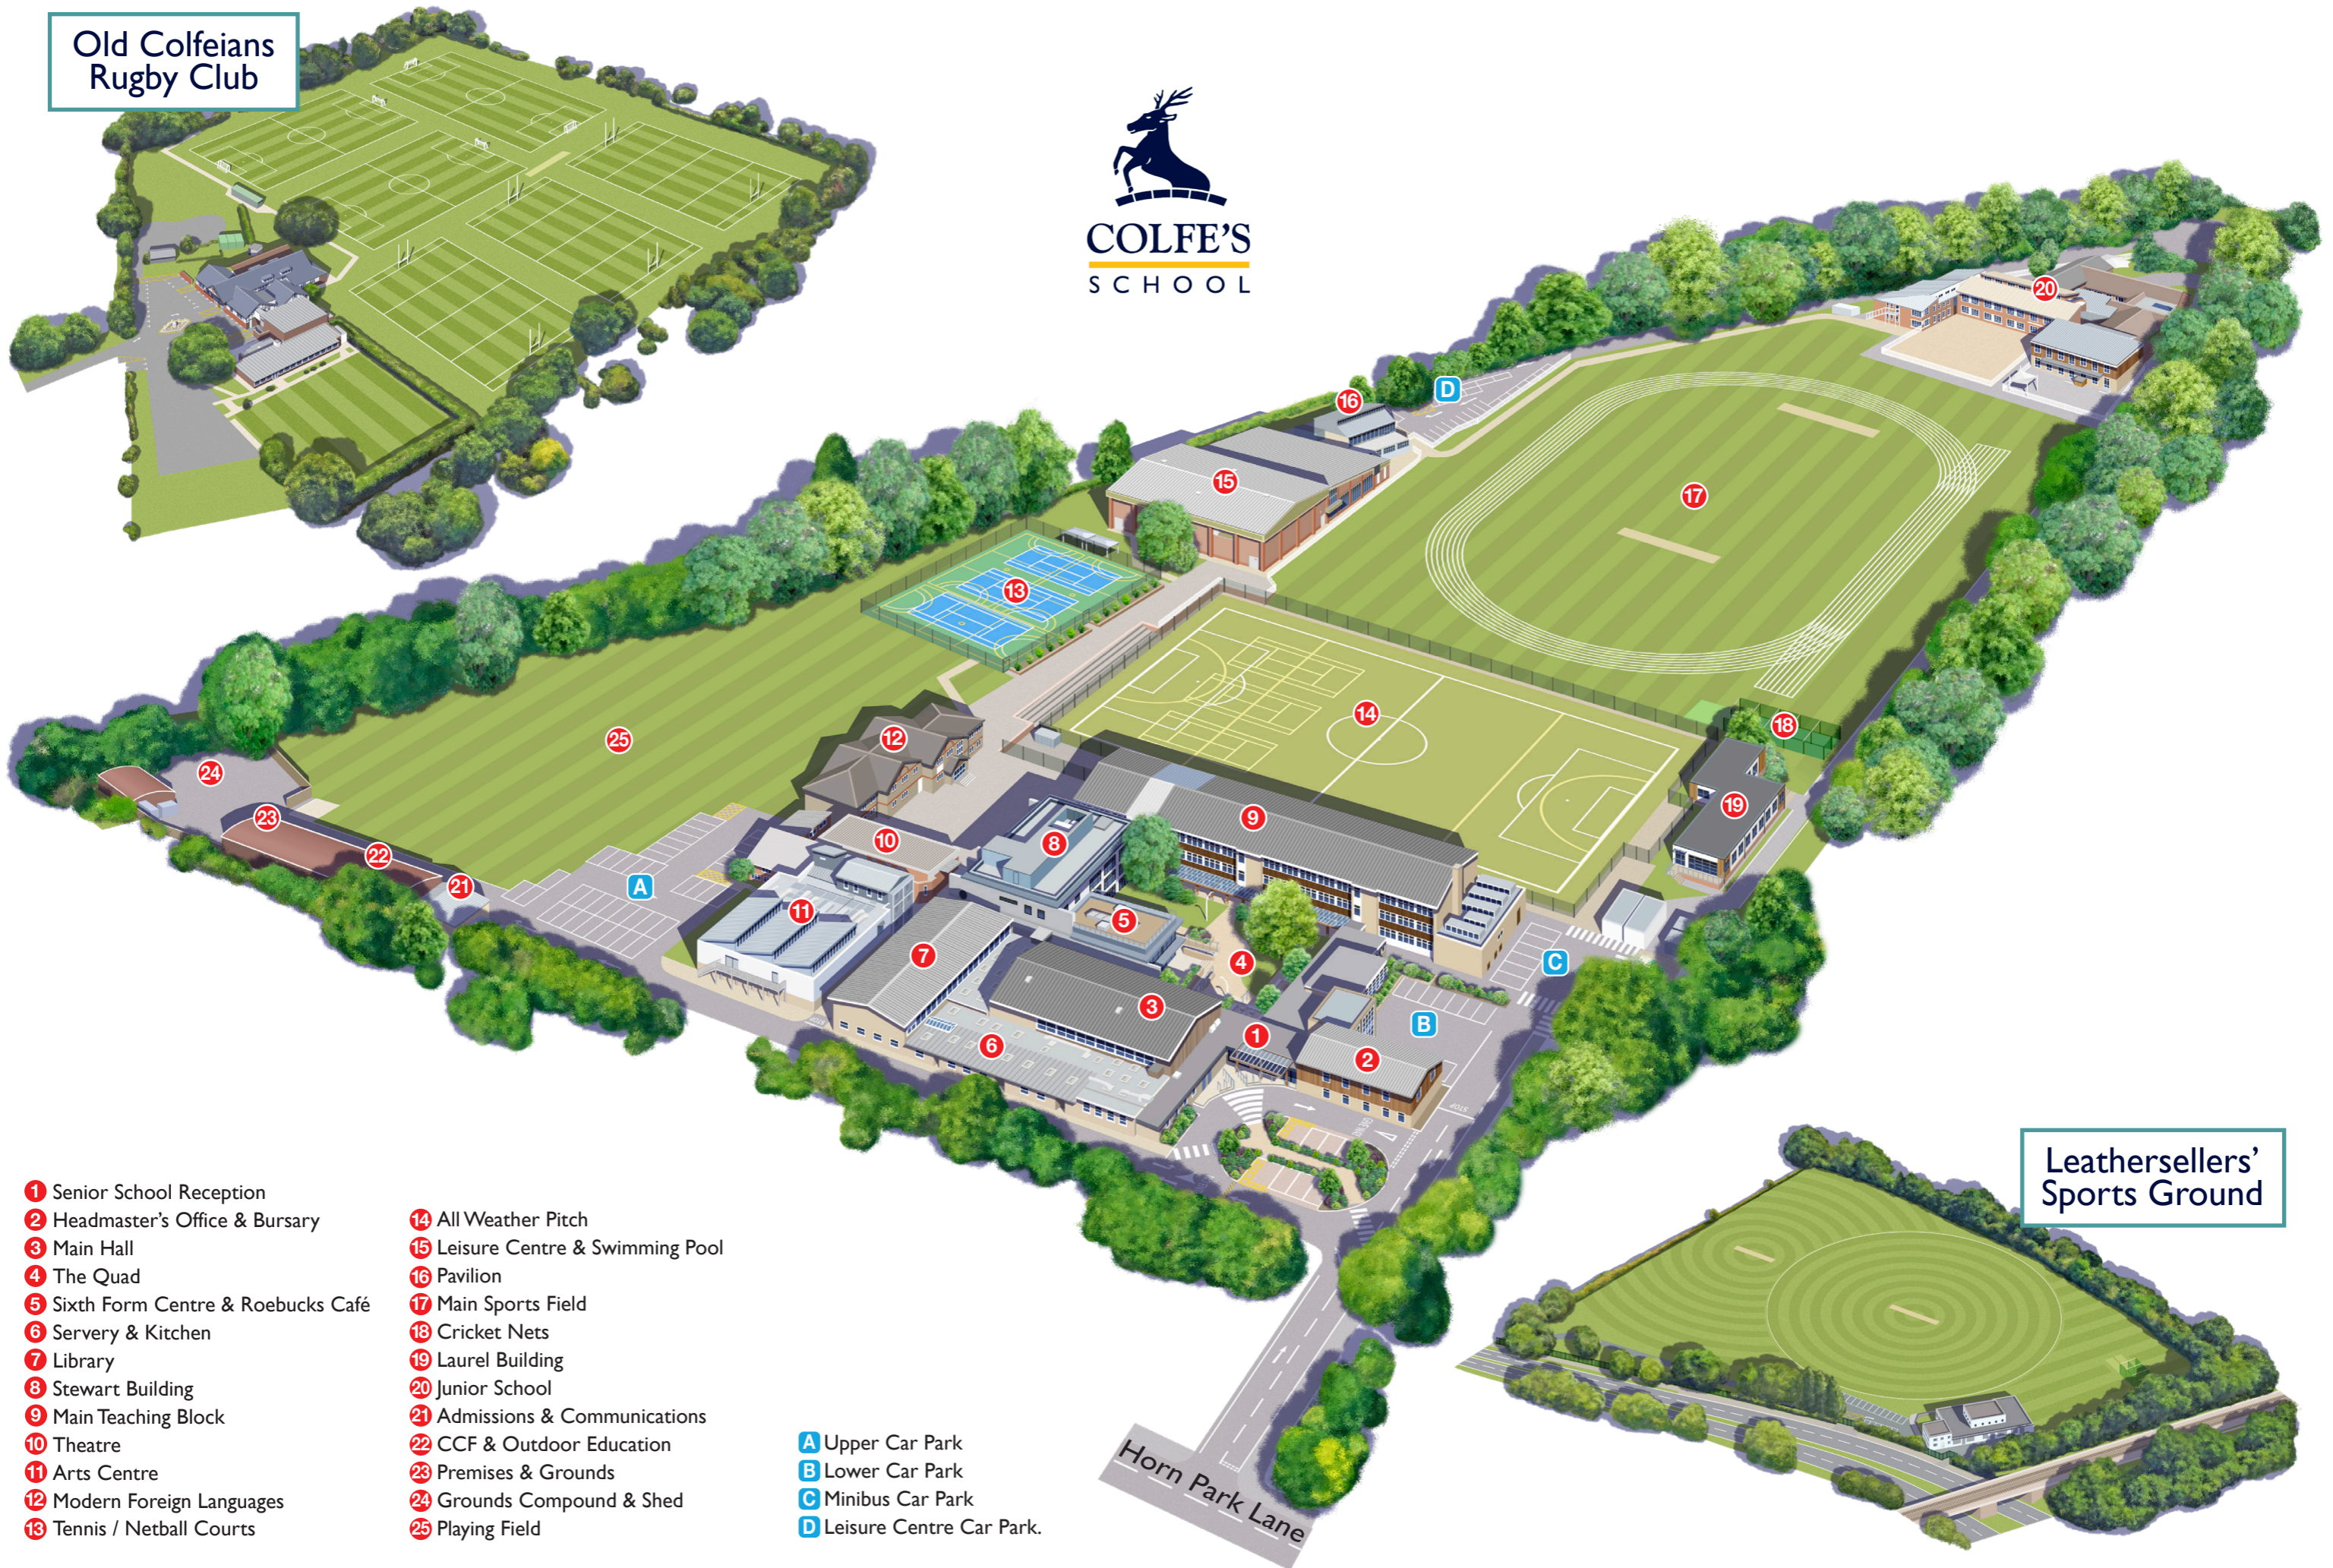

Old Colfeians Rugby Club

Leathersellers' Sports Ground

- 1 Senior School Reception
- 2 Headmaster's Office & Bursary
- 3 Main Hall
- 4 The Quad
- 5 Sixth Form Centre & Roebucks Café
- 6 Servery & Kitchen
- 7 Library
- 8 Stewart Building
- 9 Main Teaching Block
- 10 Theatre
- 11 Arts Centre
- 12 Modern Foreign Languages
- 13 Tennis / Netball Courts

- 14 All Weather Pitch
- 15 Leisure Centre & Swimming Pool
- 16 Pavilion
- 17 Main Sports Field
- 18 Cricket Nets
- 19 Laurel Building
- 20 Junior School
- 21 Admissions & Communications
- 22 CCF & Outdoor Education
- 23 Premises & Grounds
- 24 Grounds Compound & Shed
- 25 Playing Field

- A Upper Car Park
- B Lower Car Park
- C Minibus Car Park
- D Leisure Centre Car Park.

Horn Park Lane